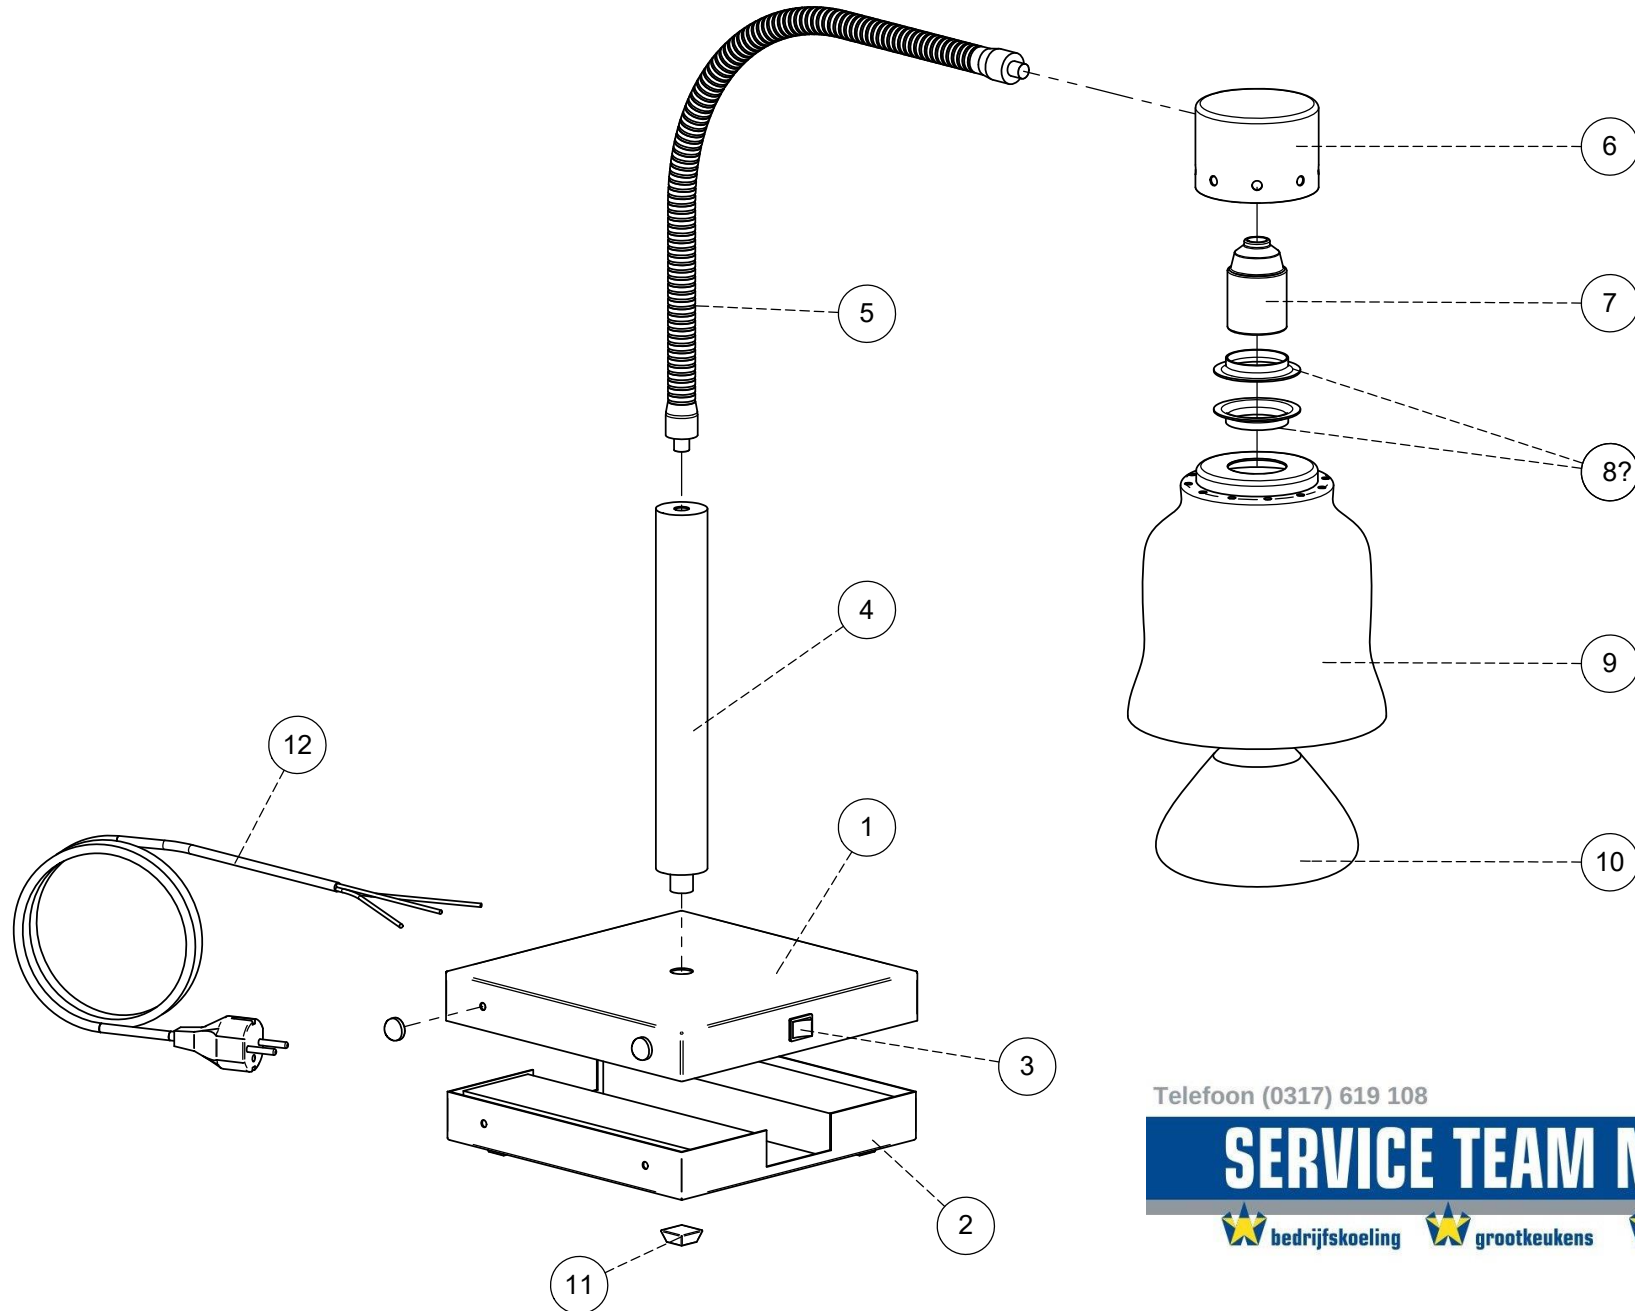

***508.015 HEAT SHADE - EXPLODED VIEW**

Telefoon (0317) 619 108

www.serviceteam.nl

SERVICE TEAM NEDERLAND