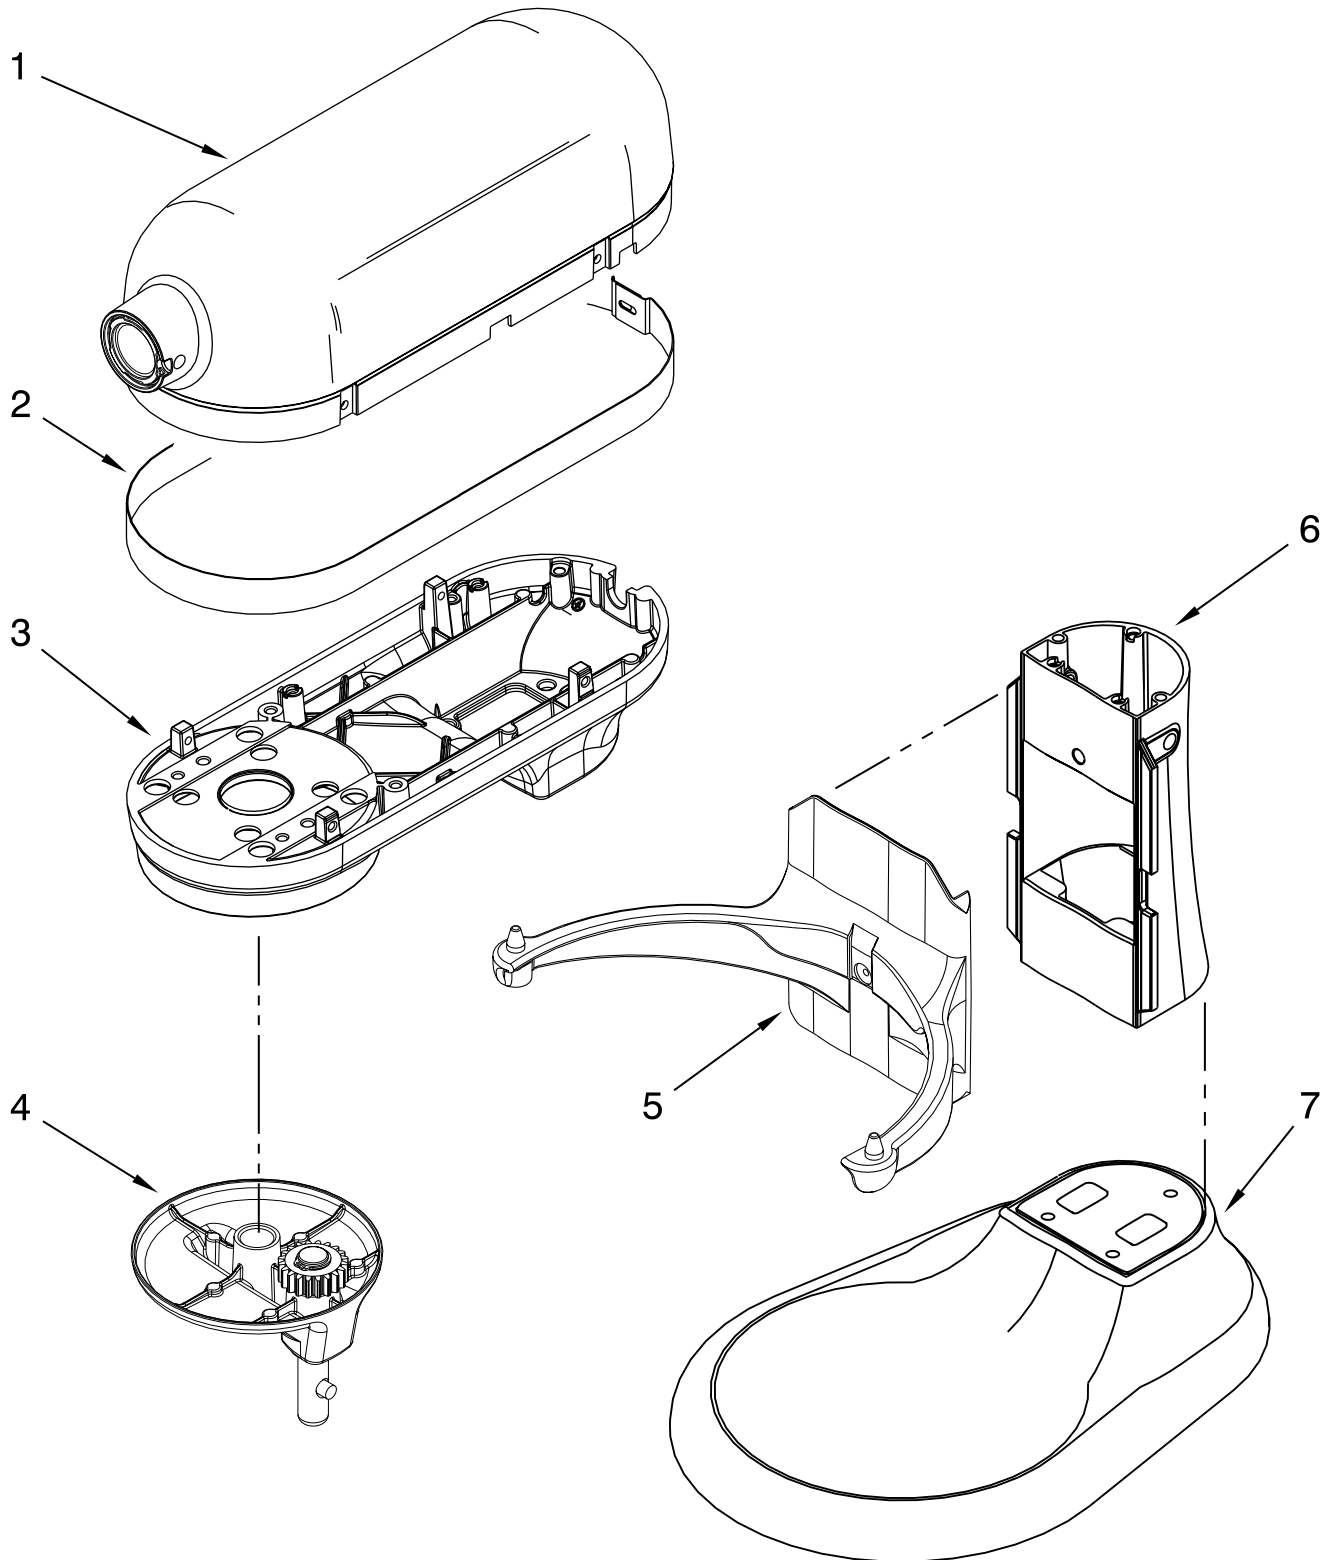

COLOR VARIATION PARTS

For Model: 5KSM7591X

Telefoon (0317) 619 108

www.serviceteam.nl

SERVICE TEAM NEDERLAND

bedrijfskoeling

grootkeukens

witech catering equipment