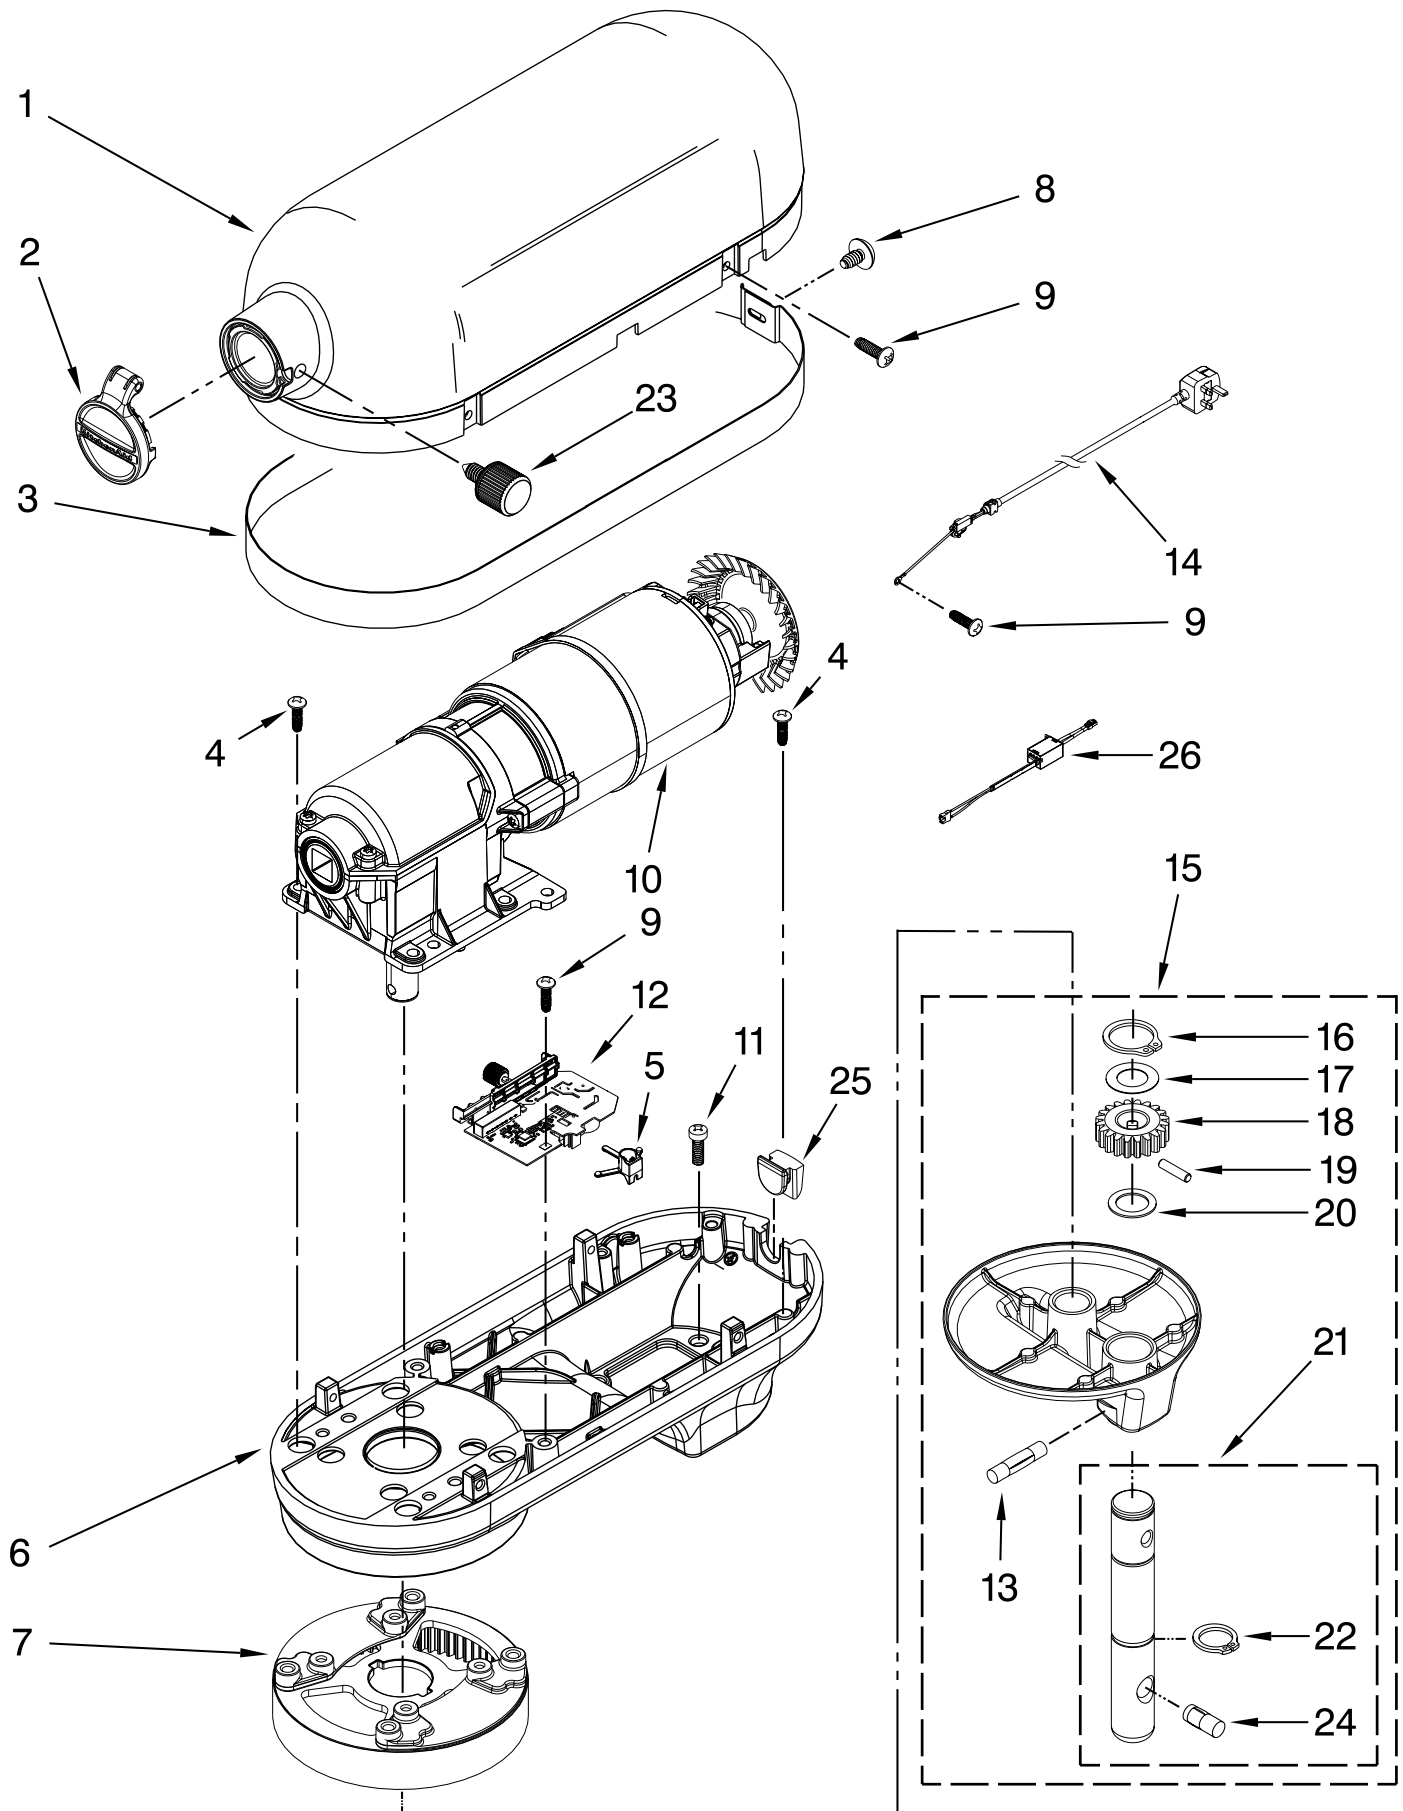

CASE, GEARING AND PLANETARY UNIT

For Model: 5KSM7591X

Illus. No.	Part No.	DESCRIPTION
1	**	Gearcase Motor Housing
2	W10395280	Cap, Attachment Hub, Hinged
3	**	Band, Trim
4	W10351843	Screw
5	W10305968	Holder, Control
6	**	Lower Gearcase
7	W10234493	Gear, Ring & Plate to Planetary
8	3400617	Screw
9	3400814	Screw
10	W10307642	Motor, 230 V Assy w/Transmission
11	3400200	Screw
12	W10388322	Control Assembly
13	W10234531	Pin, Groove
14		Cord, Power
	W10459179	White
	W10419451	Black
15	**	Planetary Assembly
16	9703438	Clip, Retaining
17	9706090	Washer
18	W10234643	Gear, Pinion
19	9707223	Pin, Retaining
20	8533910	Washer
21	W10419438	Shaft, Agitator
22	9703680	Clip, Retaining
23		Thumb Screw
	W10360791	Black
24	9704677	Pin, Groove
25	W10417201	Clip, Plug
26	W10447372	RFI Filter

For Model: 5KSM7591X

BASE AND PEDESTAL UNIT

For Model: 5KSM7591X

Illus. No.	Part No.	DESCRIPTION
1		Literature Parts
	W10421400	Use & Care Guide
	W10463001	Repair Parts List
2	9709924	Shield, Pouring
3	W10354780	Bowl, 7 Qt.
4	240185	Pin, Bowl Locating
5	9703474	Latch, Bowl Spring
6	3400018	Screw
7	**	Bowl Support
8	**	Base and Foot Assembly
9	9708649	Foot, Rubber
10	9703307	Clip
11	9706787	Rod, Bowl Lift
12	9237	Spring
13	9703439	Washer
14	8533907	Nut
15	**	Column Assembly
16	W10394561	Beater, Flat
17	W10467144	Hook, Dough
18	9706885	Arm, Bowl Lift
19	W10352664	Whip, Wire
20	9703426	Cam, Adjusting
21	3400863	Screw
22	9706788	Handle, Bowl Lift
23	W10391115	Cap, Handle
24	3400200	Screw
25	9706814	Screen, Vent