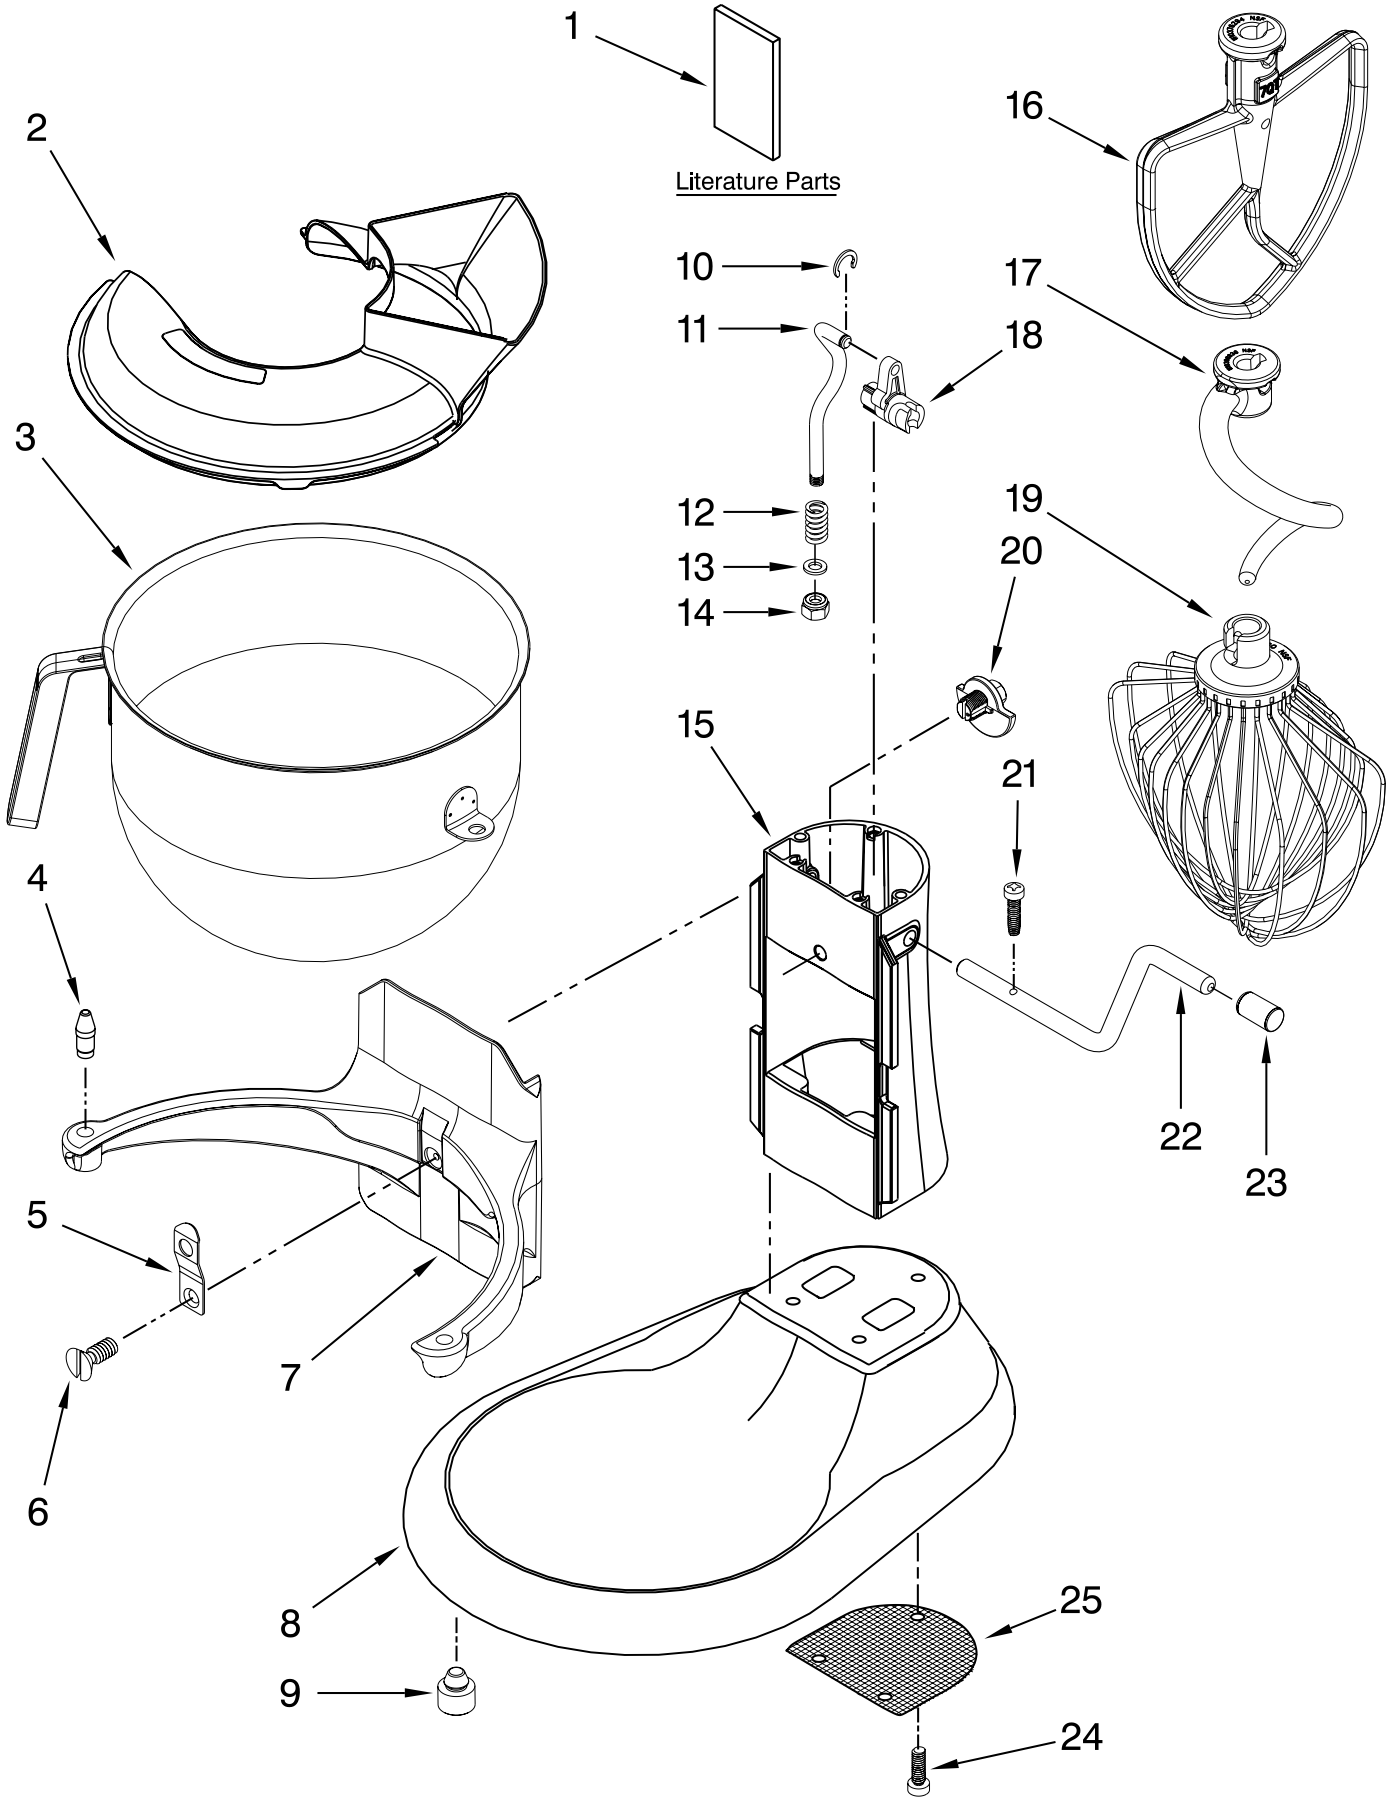

CASE, GEARING AND PLANETARY UNIT

For Model: 5KSM7591X

Illus. No.	Part No.	DESCRIPTION
1	**	Gearcase Motor Housing
2	W10395280	Cap, Attachment Hub, Hinged
3	**	Band, Trim
4	W10351843	Screw
5	W10305968	Holder, Control
6	**	Lower Gearcase
7	W10234493	Gear, Ring & Plate to Planetary
8	3400617	Screw
9	3400814	Screw
10	W10307642	Motor, 230 V Assy w/Transmission
11	3400200	Screw
12	W10388322	Control Assembly
13	W10234531	Pin, Groove
14		Cord, Power
	W10459179	White
	W10419451	Black
15	**	Planetary Assembly
16	9703438	Clip, Retaining
17	9706090	Washer
18	W10234643	Gear, Pinion
19	9707223	Pin, Retaining
20	8533910	Washer
21	W10419438	Shaft, Agitator
22	9703680	Clip, Retaining
23		Thumb Screw
	W10360791	Black
24	9704677	Pin, Groove
25	W10417201	Clip, Plug
26	W10447372	RFI Filter

For Model: 5KSM7591X

BASE AND PEDESTAL UNIT

For Model: 5KSM7591X

Illus. No.	Part No.	DESCRIPTION
1		Literature Parts
	W10421400	Use & Care Guide
	W10463001	Repair Parts List
2	9709924	Shield, Pouring
3	W10354780	Bowl, 7 Qt.
4	240185	Pin, Bowl Locating
5	9703474	Latch, Bowl Spring
6	3400018	Screw
7	**	Bowl Support
8	**	Base and Foot Assembly
9	9708649	Foot, Rubber
10	9703307	Clip
11	9706787	Rod, Bowl Lift
12	9237	Spring
13	9703439	Washer
14	8533907	Nut
15	**	Column Assembly
16	W10394561	Beater, Flat
17	W10467144	Hook, Dough
18	9706885	Arm, Bowl Lift
19	W10352664	Whip, Wire
20	9703426	Cam, Adjusting
21	3400863	Screw
22	9706788	Handle, Bowl Lift
23	W10391115	Cap, Handle
24	3400200	Screw
25	9706814	Screen, Vent