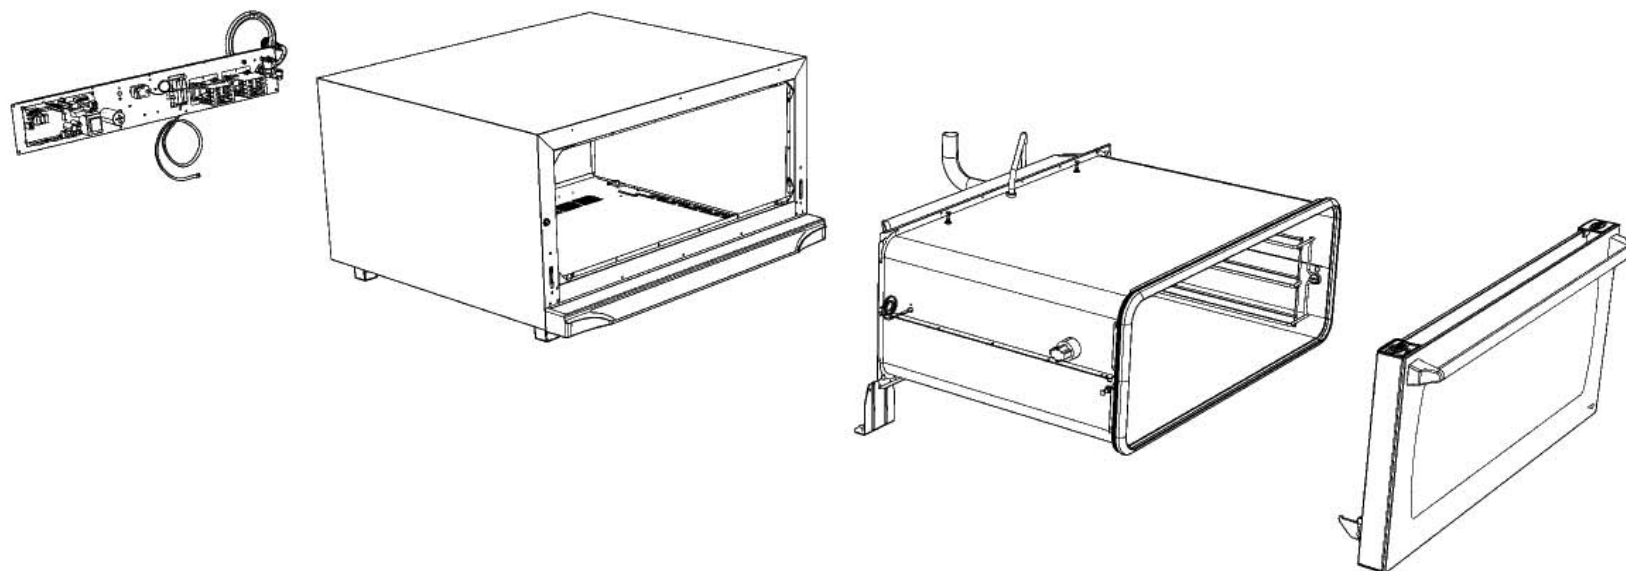

MOD:XFT183

Telefoon (0317) 619 108

www.serviceteam.nl

SERVICE TEAM NEDERLAND

★ bedrijfskoeling   ★ grootkeukens   ★ witech catering equipment