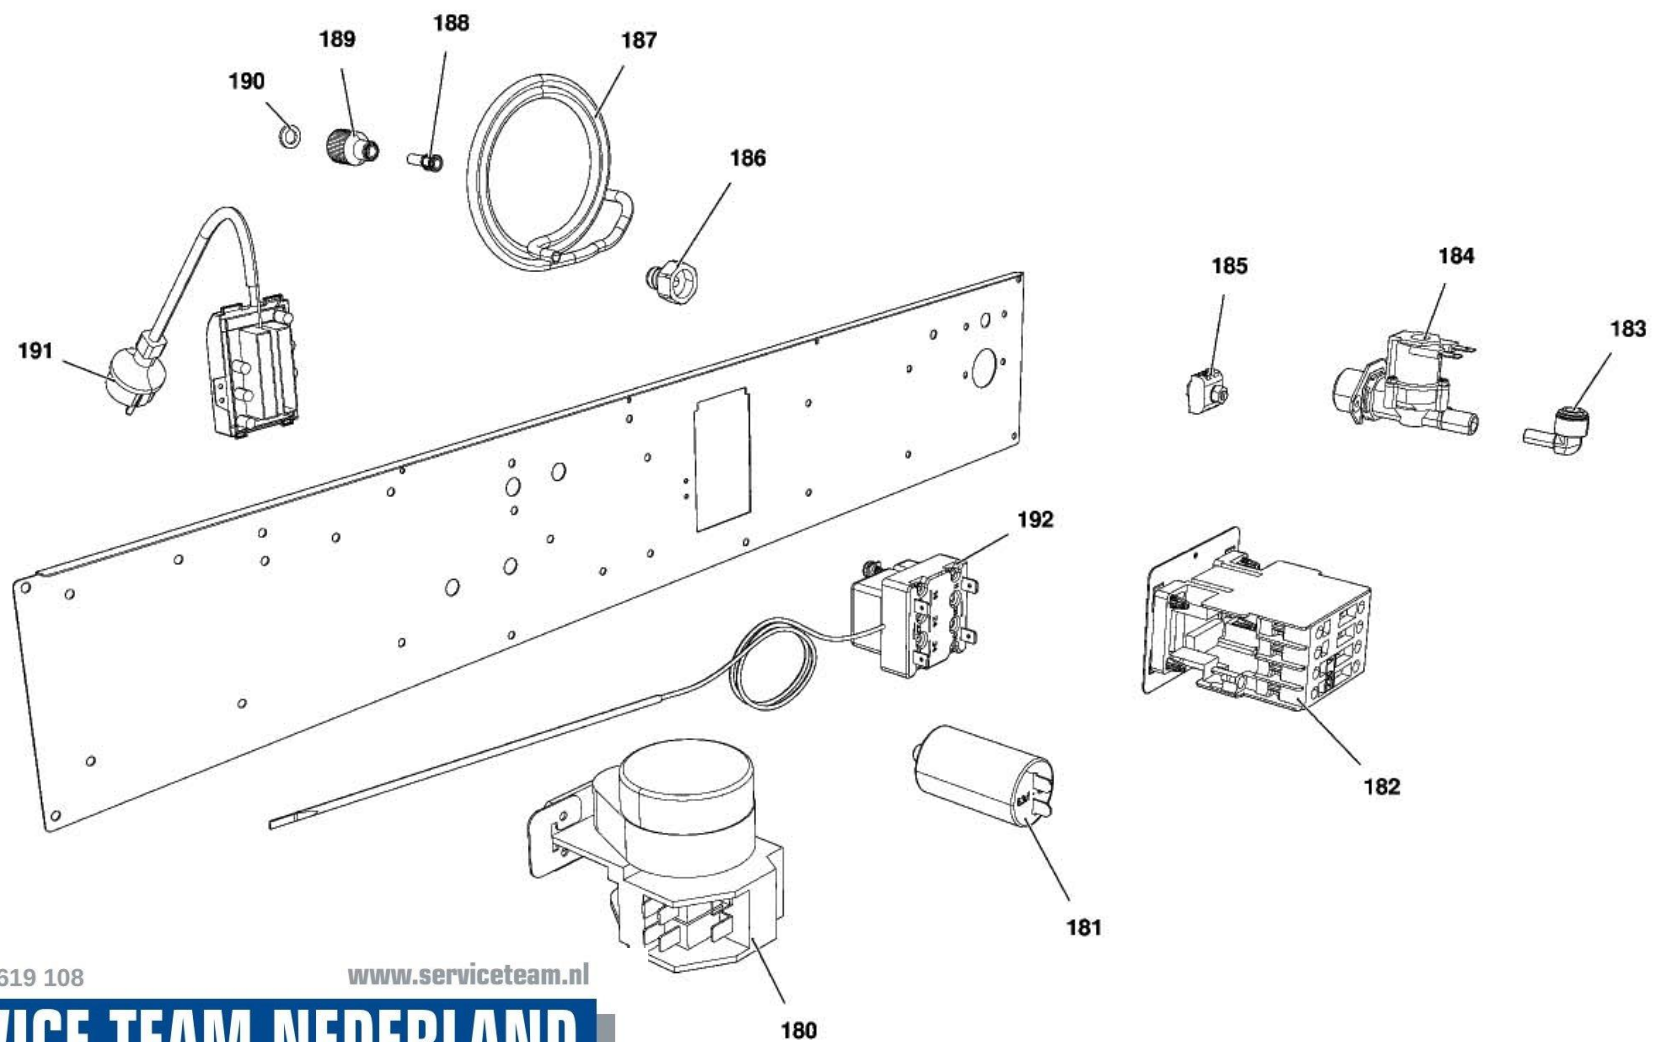

MOD:XFT183

Telefoon (0317) 619 108

www.serviceteam.nl

SERVICE TEAM NEDERLAND

★ bedrijfskoeling   ★ grootkeukens   ★ witech catering equipment

MOD:XFT183

EN

Codes descriptions

1	VT1067A	EXTERNAL DOOR GLASS GREY SER. 798X344X5
2	OH1930B	HANDLE TUBE L= 718 Ø18X1
3	MG1015B	L.MISS/L.MICRO/CHEFTOP HANDLE TERMINALS
4	OH1420B	LM XF100/XF11- LEFT/RIGHT DOOR COL
5	VM1051A	LOWER COVER FOR LEFT COLUMN OF
6	VM1050A	LOWER COVER FOR RIGHT COLUMN OF
7	VM1046B	LEFT UPPER LID FOR COLUMN FOR
8	VM1045B	RIGHT UPPER LID FOR COLUMN FOR
9	GN1265A	INTERNAL GLASS SEAL XVC054/104
10	VM1025A	NYLON LID PA66 V2 GREY Ø16
11	VT1065B	INNER GLASS 715X335X6 L.M. ELENA
12	CR1020B	L.MISS ELENA DOOR HINGE
40	GN1353A	L.MISS ELENA DOOR GASKET - GN1110A
41	OG1120D	L.MISS ELENA FAN GUARD
42	VN1025A	FAN D=196 H=61 38 BLADES STAINLESS
43	RS1090A	CIRC.HEAT. ELEMENT D=230 3 TURNS
44	GN1327A	HEATING ELEMENT GASKET 100X22X0.8
45	OH3020A	MOTOR SHAFT SEALING DISC
46	GN1140A	MOLDED MOTOR SUPPORT GASKET
47	VN1130A	330W 230V 50/60HZ MOTOR
48	OH3586A	ZINCATE MOTOR GUARD PLATE XBC-XVC
49	GRL1015A	RIGHT/LEFT LATERAL GRID CHROM.PLATED
49	GRL1015A	RIGHT/LEFT LATERAL GRID CHROM.PLATED
51	VM1815A	M6 LATERAL SUPPORTS FIXING BOLT
52	VE1015A	LAMP HOLDER SERIE 2 FOR HALOGEN LAMP
53	VE1005A	HALOGEN LAMP 33W ENERGY SAVER
54	GN1065A	SEAL FOR LAMP GLASS COVER (PURE
55	GN1055A	OR 46X2 VMQ.70 RED
56	VT1195A	BOROSILICATE LIGHT BULB GLASS COVER
57	OH4820A	BULB HOLDING BRACKET
58	OH1990A	EXTERNAL WATER PIPE + STAINLESS

59	RC1170A	STAINLESS STEEL NUT M14 H=8 CH=22
60	EL1055A	INTERMEDIATE REDUCTION FROM D=10 TO D=8
61	TB2034A	L.MISS WATER SYSTEM - TB1815A
100	OD1280E	L.MISS ELENA EXTERNAL CHASING
101	OH1450A	XB-XV-XG ST. STEEL MUFFLE FRONT CORNER
102	VE1295A	DOOR MICROSWITCH MK 16A 230V UL
103	CR1000A	HINGE LATCH L.M.
104	OF1090C	L.MISS ELENA EXTERNAL BACK PANEL
105	VM1952A	IP MOTOR COVER
106	VM1951A	IP CHIMNEY COVER
107	VM1950A	PLASTIC DRIP FLAP
108	PD1001A	FOOT 35X35 H26 GREY PLASTIC+RUBBER
108	PD1001A	FOOT 35X35 H26 GREY PLASTIC+RUBBER
110	VM2019A	L.MISS MANUAL 60X40 CONTROL BOARD
111	TM1000C	ELECTRICAL BUZZER 15 SECS 230 V
112	TR1100A	269°C ADJUSTABLE THERMOSTAT 55.19052.80
113	TM1005A	TIMER MI2 60 MIN 250V 16A
114	MN1090B	LINEMISS 0-60 MIN TIMER KNOB
115	MN1091B	80-260°C THERMOSTAT KNOB
116	VE1530A	BLUE LIGHT COVER GOLD THERMOMETER
117	VE1170A	OPAQUE NICKEL ELLIPTICAL SUPPORT D16
118	VM1762A	INNER LAMP SUPPORT
119	VE1535A	WHITE LED 230V
120	VE1562A	UNIPOLAR NA PUSH BUTTON
121	VM1775A	OPAQUE SILVER KEY WITH GOLD "CLOUD"
180	VE1555A	REVERS.SWITCH MOTOR P19.SJ.02.H6.17
181	VE1110A	CONDENSER 6,3 7F 450VAC 50/60HZ
182	VE1095A	REMOTE CONTROL SWITCH GE 25A 230V
183	EL1195A	ELBOW UNION WITH J.GUEST TERMINAL
184	EL1085A	WATER SINGLE ELECTROVALVE WITH
185	VM1750A	TERMINAL BOARD

186	RC1030A	STRAIGHT JOINT D=8-3/4 FEMALE JOHN
187	TB1079A	L.MISS D8 WATER PIPE
188	RC1002A	10M-8F J.G. TERMINAL REDUCTION FITTING
189	RC1365A	3/4"-10 JG FEMALE CONNECTION
190	GN1200A	3/4 CONNECTION SEAL D=24 RUBBER+NET
191	MR1006A	CABLE 3X1.5 H07RN-F MT1.5+K1/6+SCHUKO
192	TR1140A	350°C SAFETY THERMOSTAT MANUAL RESET

Telefoon (0317) 619 108

www.serviceteam.nl

SERVICE TEAM NEDERLAND