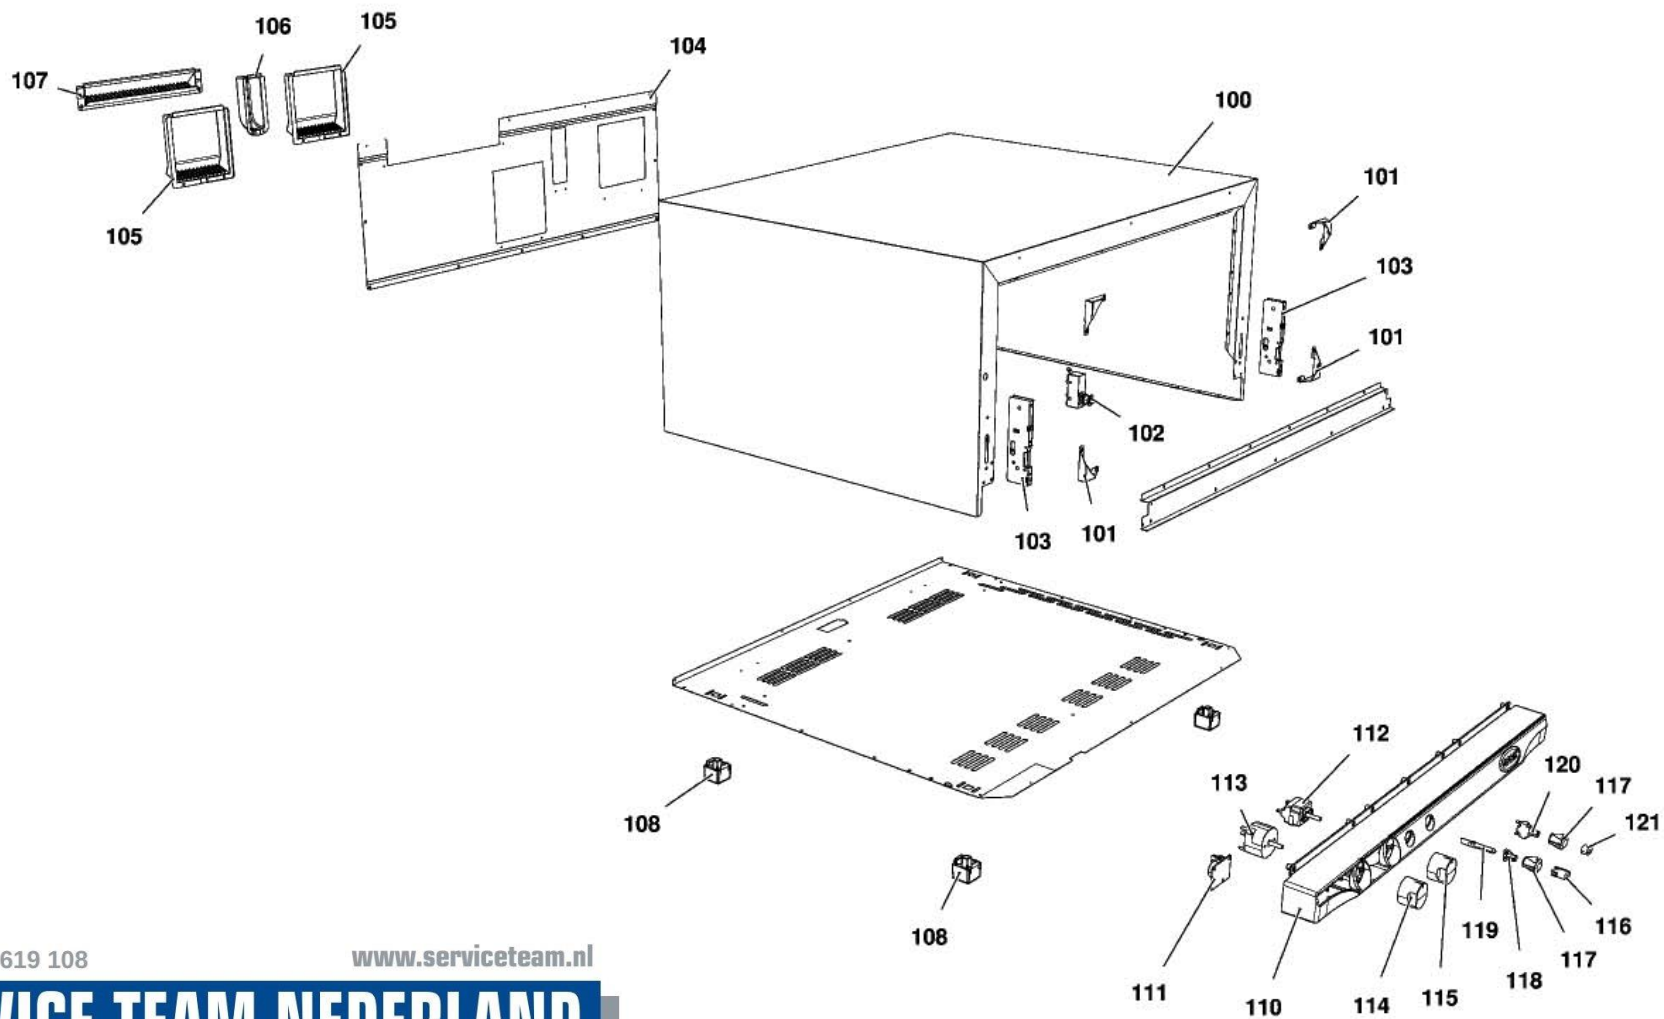

MOD:XFT183

Telefoon (0317) 619 108

www.serviceteam.nl

SERVICE TEAM NEDERLAND

bedrijfskoeling grootkeukens witech catering equipment