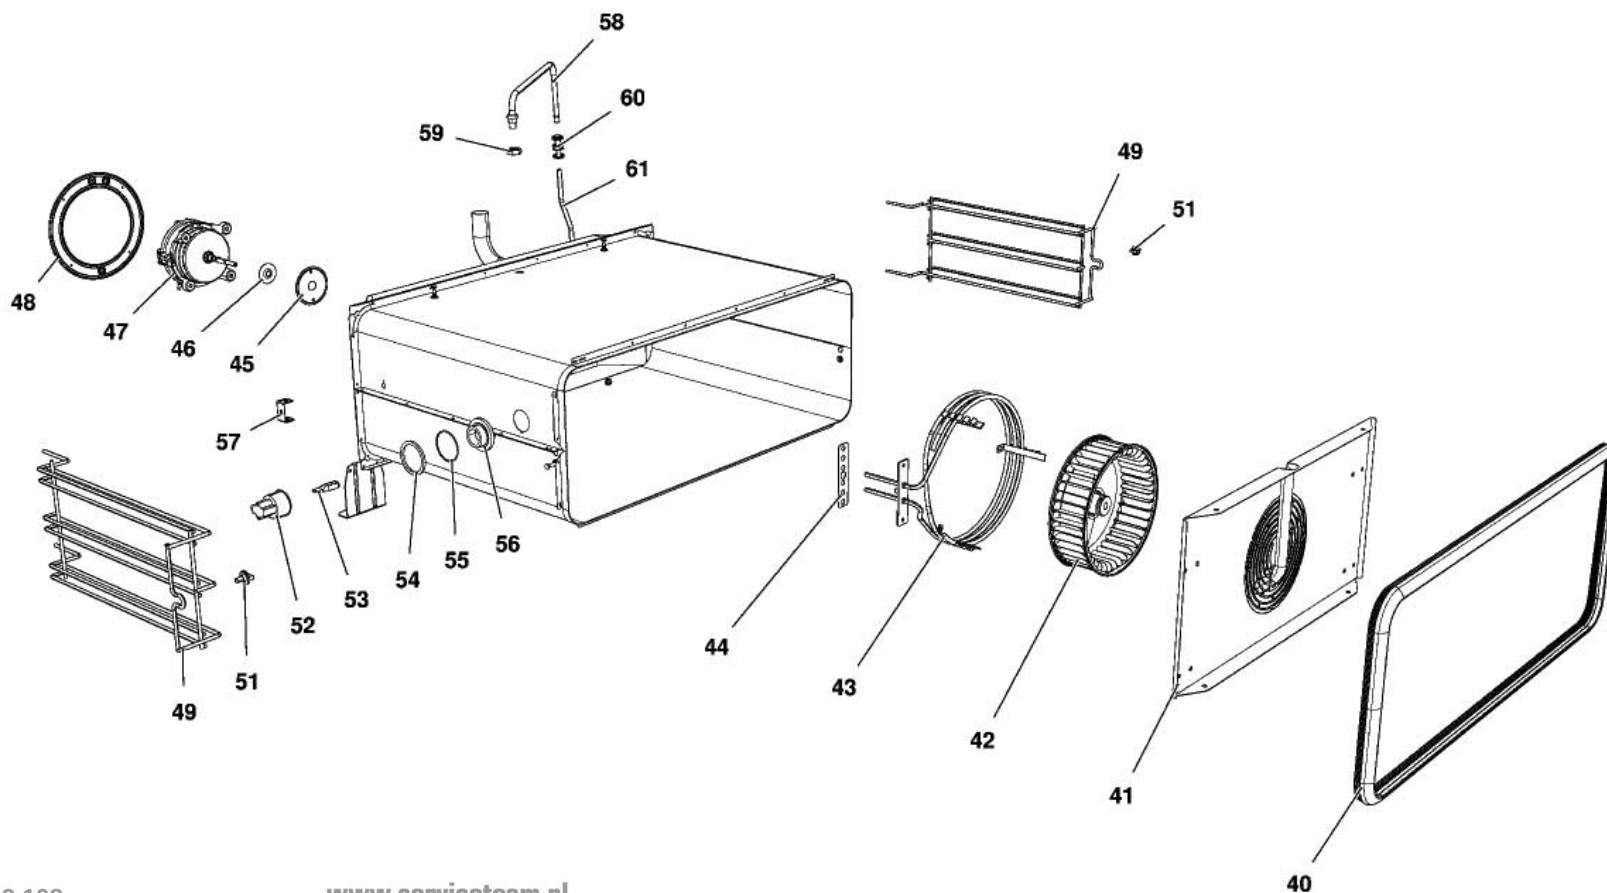

MOD:XFT183

Telefoon (0317) 619 108

www.serviceteam.nl

SERVICE TEAM NEDERLAND

★ bedrijfskoeling   ★ grootkeukens   ★ witech catering equipment