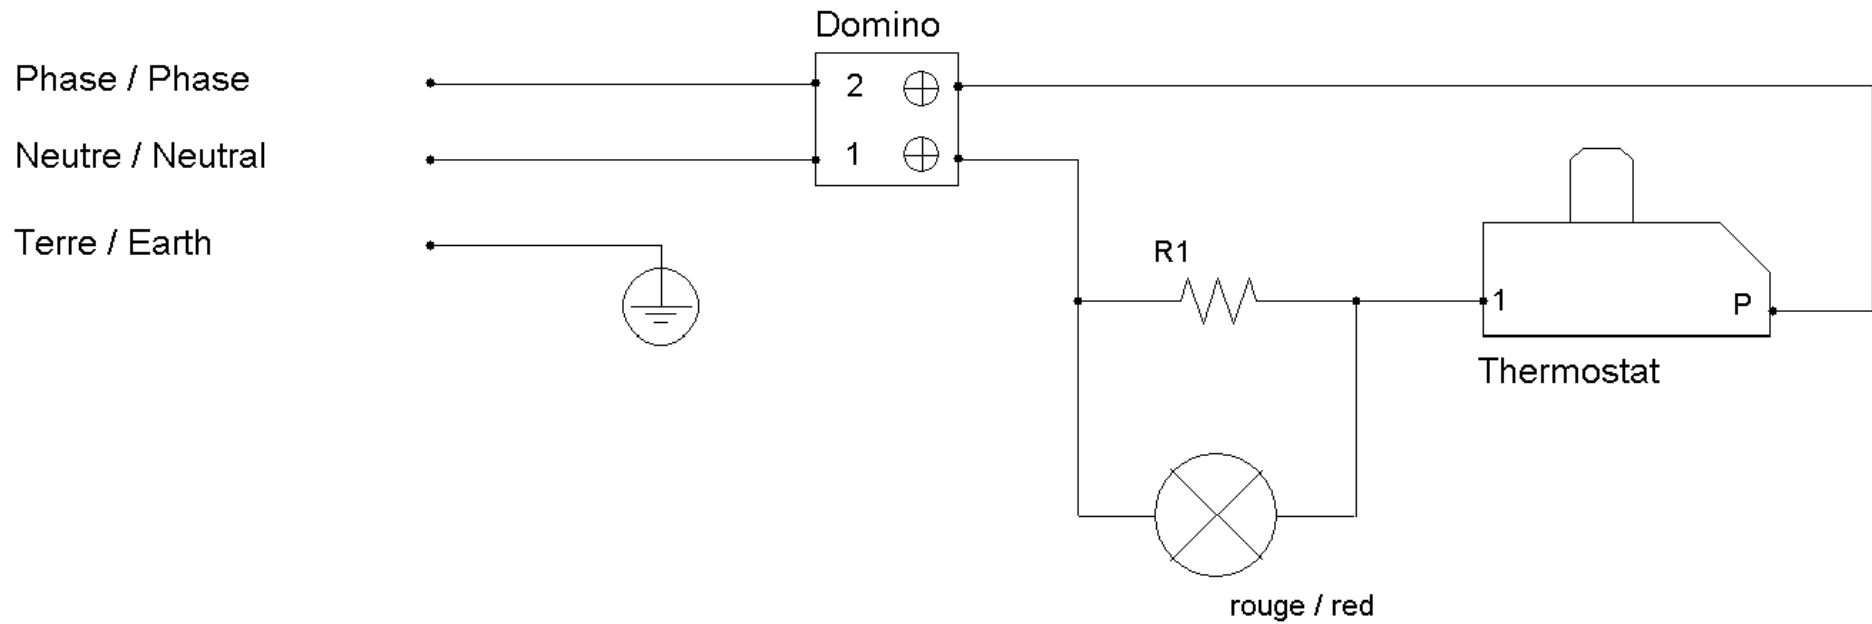

*304.025 **ELECTRIC CREPE MACHINE** - WIRING DIAGRAM

Telefoon (0317) 619 108

www.serviceteam.nl

SERVICE TEAM NEDERLAND