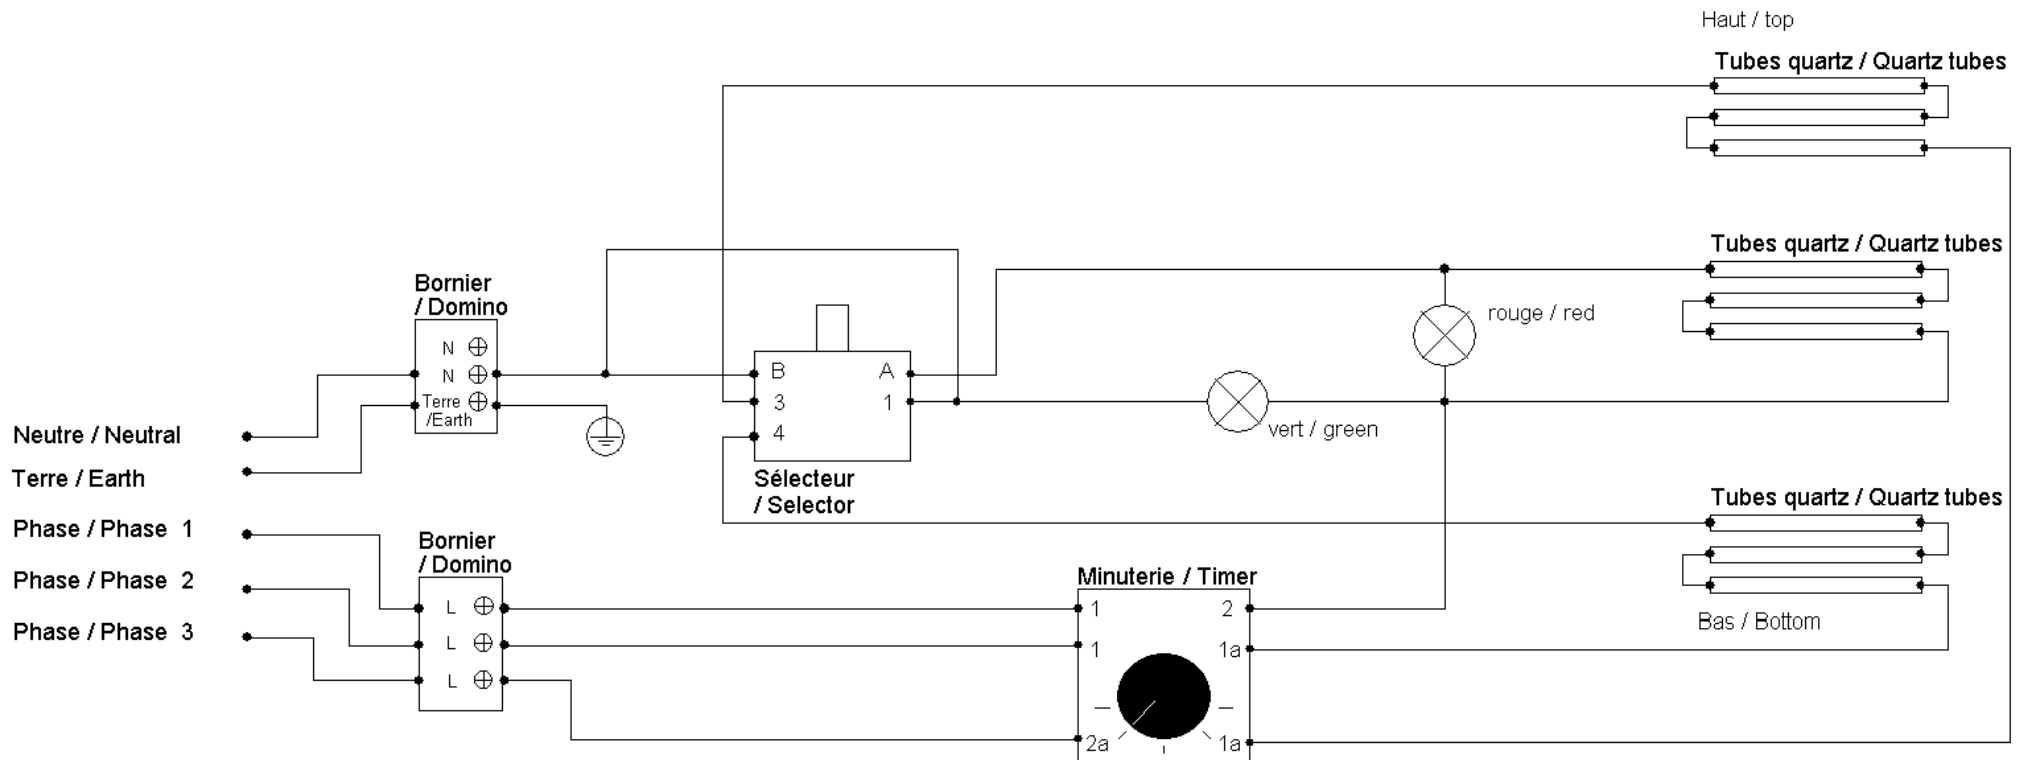

*304.041 - *304.042 WAFFLE IRON - WIRING DIAGRAM

Telefoon (0317) 619 108

www.serviceteam.nl