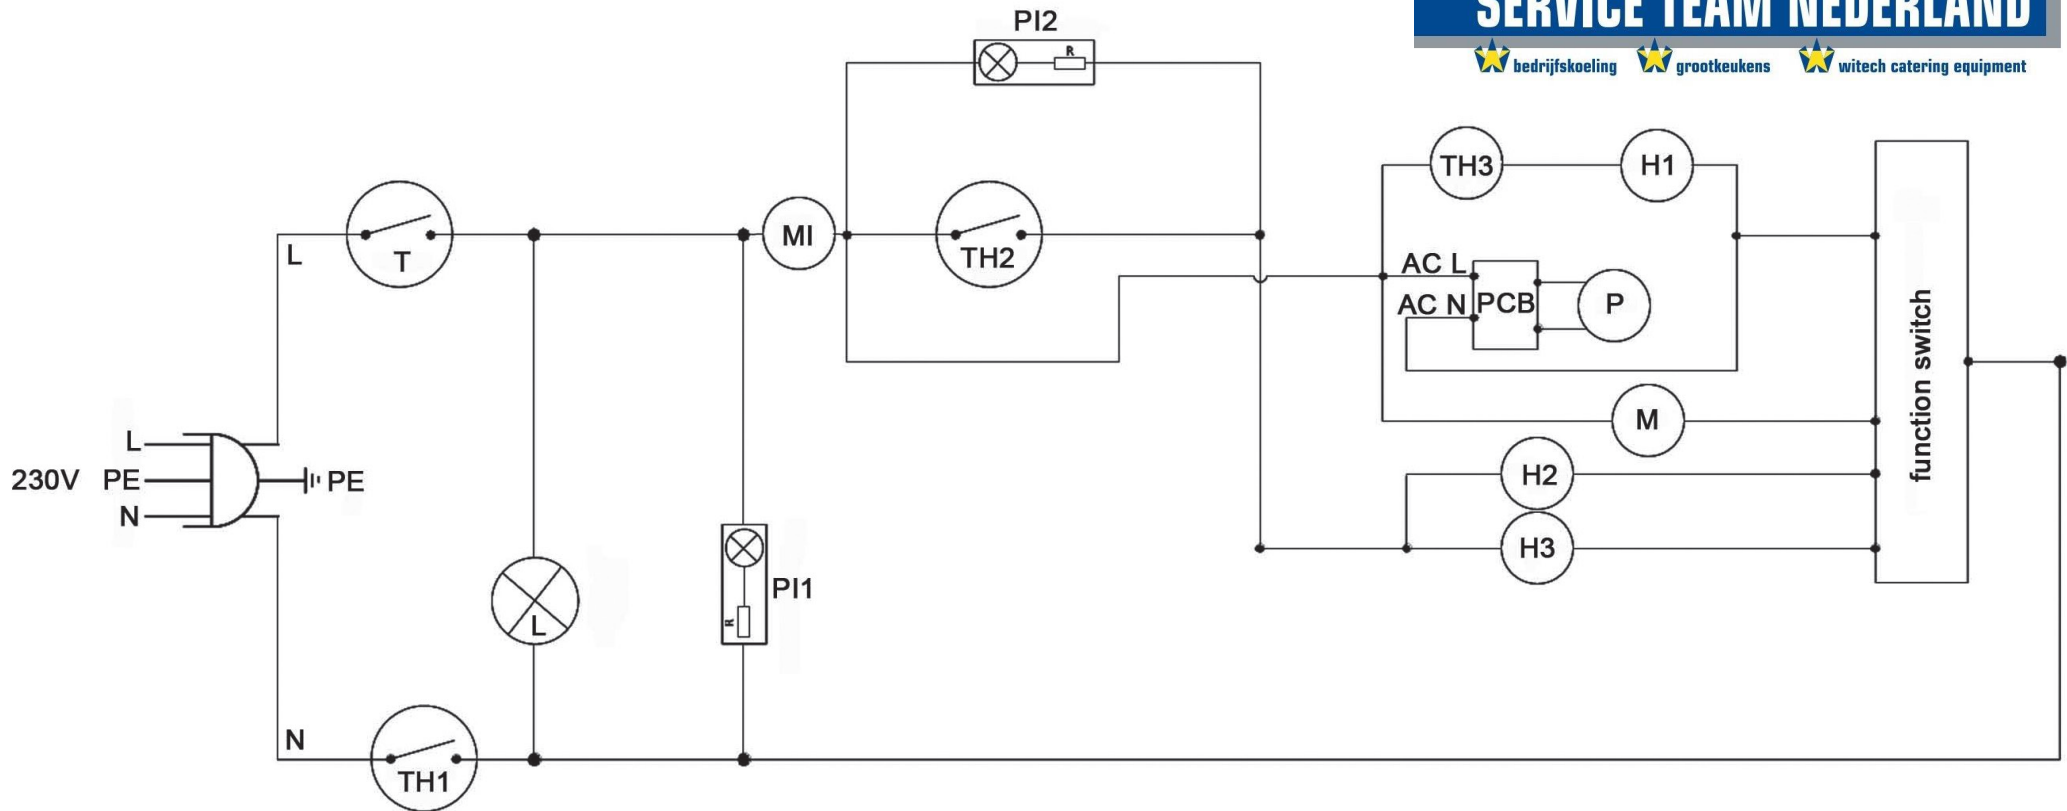

688.150 STEAMOVEN - ELECTRIC DRAWING

Telefoon (0317) 619 108

www.serviceteam.nl

SERVICE TEAM NEDERLAND

bedrijfskoeling grootkeukens witech catering equipment

T - Timer
L - Lamp
TH1 - Thermostat 210° C
PI1 - power indicator light
PI2 - temp. indicator light
TH2 - Thermostat 200° C
TH3 - Thermostat 210° C

H1 - U-heater
MI - micro switch
P - pump
M - Motor
H2 - O-heater 1
H3 - O-heater 2

	pump	U-heater	O-heater 1	O-heater 2	Motor	Power
defrost	Off	Off	Off	Off	On	40W
convection	Off	Off	On	On	On	2040W
conv. steam	On	On	On	On	On	2555W
steam	On	On	Off	Off	Off	515W