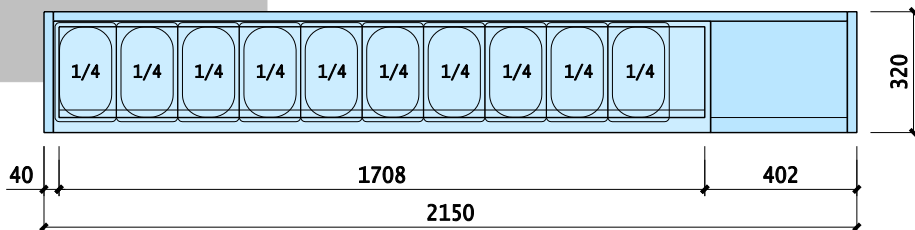

819.73.260 type IGK-2004 GN1/4
M:81kg
V:57dm³

819.73.270 type IGK-2154 GN1/4
M:86kg
V:63dm³

819.73.280 type IGK-2504 GN1/4
M:96kg
V:76dm³

version:

201801

Copyright © Witech Catering Equipment
All rights and modifications are reserved
Tel: [+31] 317-619108
Fax: [+31] 317-617990