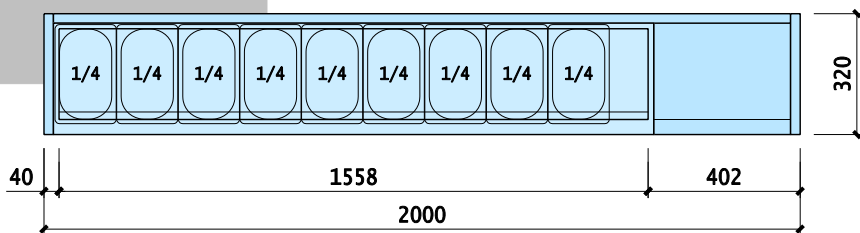

819.73.260 type IGK-2004 GN1/4
M:81kg
V:57dm³

819.73.270 type IGK-2154 GN1/4
M:86kg
V:63dm³

819.73.280 type IGK-2504 GN1/4
M:96kg
V:76dm³

version:

201801

Copyright © Witech Catering Equipment
All rights and modifications are reserved
Tel: [+31] 317-619108
Fax: [+31] 317-617990