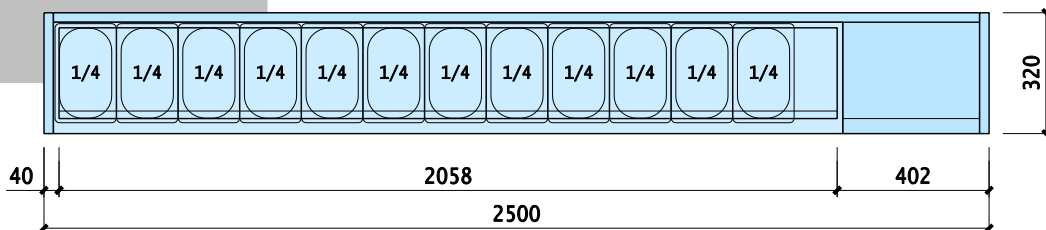

819.73.260 type IGK-2004 GN1/4
M:81kg
V:57dm³

819.73.270 type IGK-2154 GN1/4
M:86kg
V:63dm³

819.73.280 type IGK-2504 GN1/4
M:96kg
V:76dm³

version:

201801

Copyright © Witech Catering Equipment
All rights and modifications are reserved
Tel: [+31] 317-619108
Fax: [+31] 317-617990